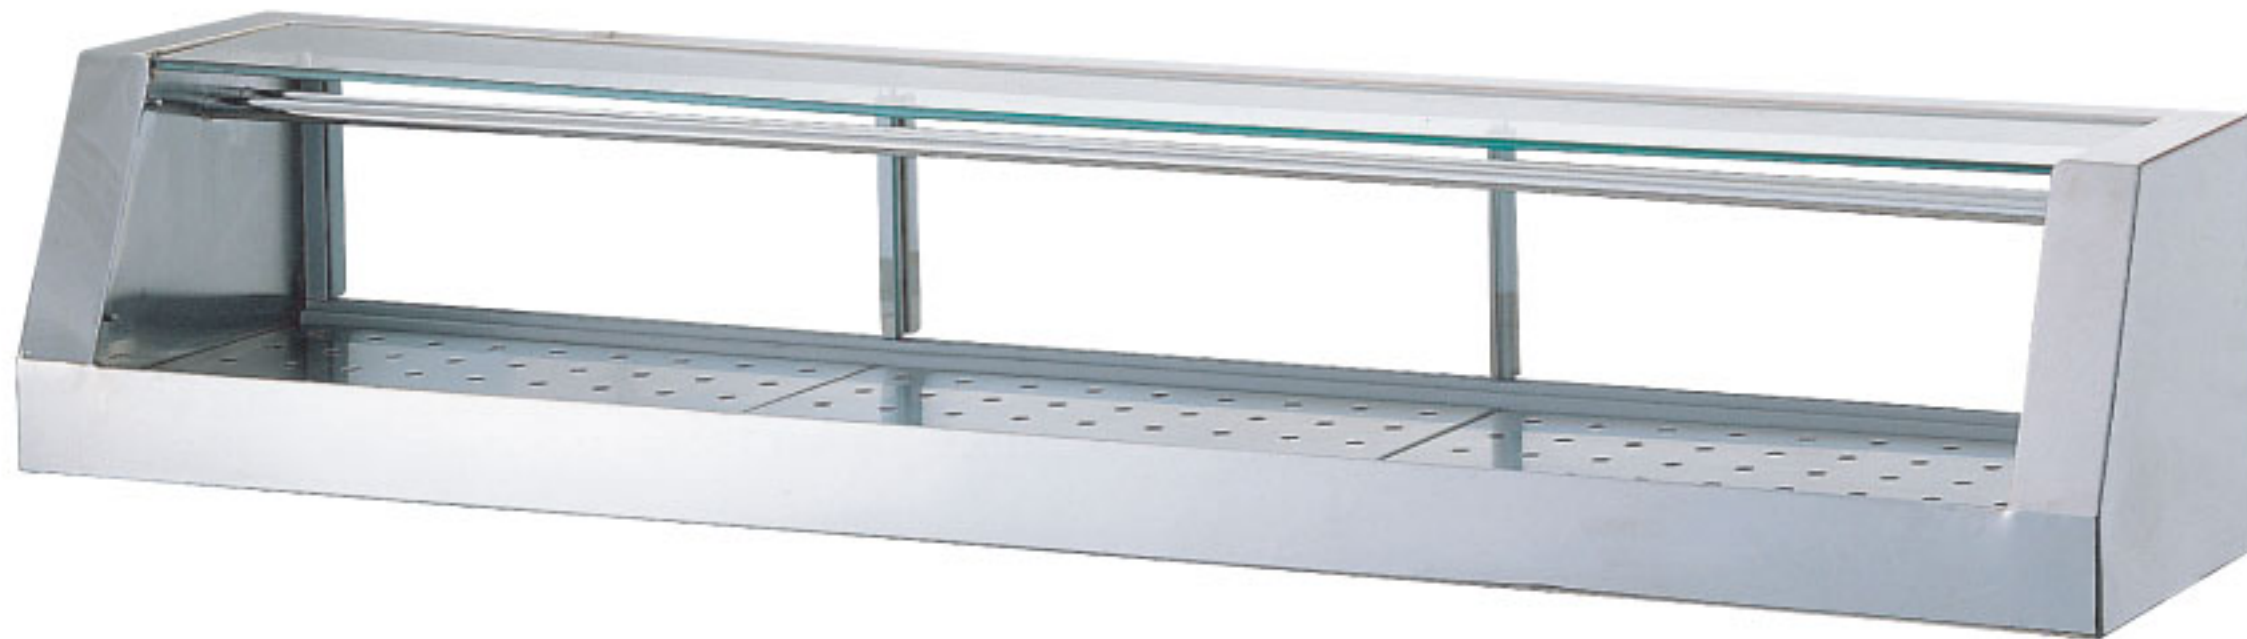

## Sushi Display Cases

### \* FEATURES / BENEFITS

- NSF listed under standard NO. 7
- All units are prepped and ready for remote refrigeration hookup
- All models are supplied with easily removable tempered glass top, front and back-doors (ANSI standard approved)
- Mirror finished 304 stainless steel

TSSC VIEW

(unit : inch)

Model	Ga.	W	L	H	Net Weight	List Price
TSSC-4'	18	113	48	11	92.6	<b>3,959.00</b>
TSSC-5'	18	113	60	11	110.2	<b>4,384.00</b>
TSSC-6'	18	113	72	11	130.0	<b>4,794.00</b>

\* Condensing units sold separately

### Indoor Installation

Sushi Case Model	No. of Sushi Case Linked	Recommended HP	Overall Size (L*W*H)	Pipe Job	Amps
TSSC-4 (4 ft.)	ONE	1/4	19.4*13.0*9.0	High 1/4 : Low 3/8	6.6
	TWO	1/3	17.4*14.0*10.9	High 1/4 : Low 3/8	8.1
	THREE	1/2	20.6*13.9*13.2	High 1/4 : Low 1/2	10.2
TSSC-5 (5 ft.)	ONE	1/4	19.4*13.0*9.0	High 1/4 : Low 3/8	6.6
	TWO	1/2	20.6*13.9*13.2	High 1/4 : Low 1/2	10.2
	THREE	3/4	24.3*18.0*14.0	High 1/4 : Low 5/8	6.0
TSSC-6 (6 ft.)	ONE	1/4	19.4*13.0*9.0	High 1/4 : Low 3/8	6.6
	TWO	1/2	20.6*13.9*13.2	High 1/4 : Low 1/2	10.2
	THREE	3/4	24.5*28.3*17.9	High 3/8 : Low 1/2	15