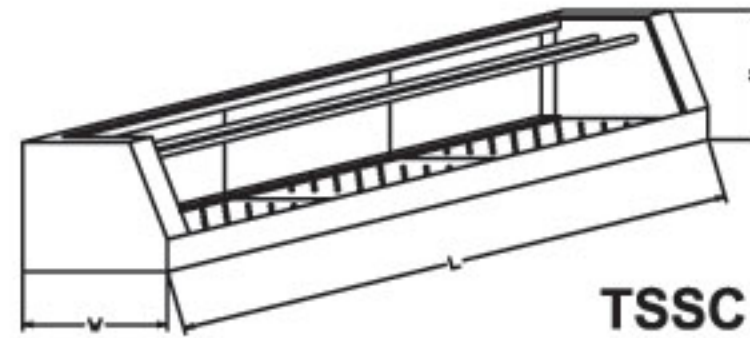

## Sushi Display Cases

### \* FEATURES / BENEFITS

- NSF listed under standard NO. 7
- All units are prepped and ready for remote refrigeration hookup
- All models are supplied with easily removable tempered glass top, front and back-doors (ANSI standard approved)
- Mirror finished 304 stainless steel

TSSC VIEW

(unit : inch)

Model	Ga.	W	L	H	Net Weight	List Price
TSSC-4'	18	113	48	11	92.6	<b>3,959.00</b>
TSSC-5'	18	113	60	11	110.2	<b>4,384.00</b>
TSSC-6'	18	113	72	11	130.0	<b>4,794.00</b>

\* Condensing units sold separately