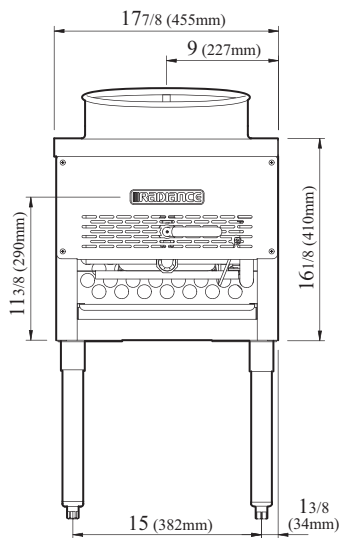

Model	Type of Burners	Total BTUs	Crated Weight (lbs.)	L x D'x H (inches)
TAWR-13	Duck	125,000	130	177/8 x 203/4 x 341/8
TAWR-13-JB	Jet	125,000	130	177/8 x 203/4 x 341/8

Heavy Duty Wok Ranges

Model : TAWR-13 / TAWR-13-JB

GAS DATA	TAWR-13	TAWR-13-JB
Gas Type	NAT/LP	NAT/LP
Gas Connection	3/4"	3/4"
Regulator	3/4"	3/4"
Gas Pressure	NAT : 5W.C" / LP : 10W.C"	
Clearance	NON-COMBUSTIBLE : 0" / COMBUSTIBLE : 17"	
BTU	125,000	125,000
Type of Burner	Duck	Jet
SHIPPING DATA		
Class	85	85
Length (in.)	17 ⁷ / ₈ (455mm)	17 ⁷ / ₈ (455mm)
Depth (in.)*	20 ³ / ₄ (526mm)	20 ³ / ₄ (526mm)
Height (in.)	34 ¹ / ₈ (867mm)	34 ¹ / ₈ (867mm)
Shipping Weight (lbs.)	130	130

Design and specifications subject to change without notice.

Actual shipping weight may differ due to extra packing materials for product protection.

* Depth does not include 3/4" for rear gas connection and on-off knob.

■ **WARRANTY : 1 Year Parts and Labor Warranty**

(unit : inch) **PLAN VIEW**

BURNER JET ASSY

BURNER DUCK ASSY

FRONT VIEW

SIDE VIEW

Ver.20211102

- Turbo Air : 800-627-0032 ■ GK : 800-500-3519
- Warranty : 800-381-7770 ■ AC : 888-900-1002