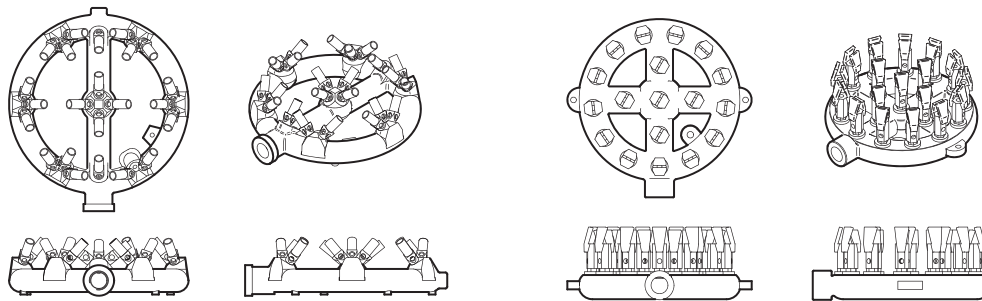

Heavy Duty Wok Ranges

Model : TAWR-13 / TAWR-13-JB

GAS DATA	TAWR-13	TAWR-13-JB
Gas Type	NAT/LP	NAT/LP
Gas Connection	3/4"	3/4"
Regulator	3/4"	3/4"
Gas Pressure	NAT : 5W.C" / LP : 10W.C"	
Clearance	NON-COMBUSTIBLE : 0" / COMBUSTIBLE : 17"	
BTU	125,000	125,000
Type of Burner	Duck	Jet
SHIPPING DATA		
Class	85	85
Length (in.)	17⁷/₈ (455mm)	17⁷/₈ (455mm)
Depth (in.)*	20³/₄ (526mm)	20³/₄ (526mm)
Height (in.)	34¹/₈ (867mm)	34¹/₈ (867mm)
Shipping Weight (lbs.)	130	130

Design and specifications subject to change without notice.

Actual shipping weight may differ due to extra packing materials for product protection.

* Depth does not include 3/4" for rear gas connection and on-off knob.

■ **WARRANTY : 1 Year Parts and Labor Warranty**

(unit : inch) **PLAN VIEW**

BURNER JET ASSY

BURNER DUCK ASSY