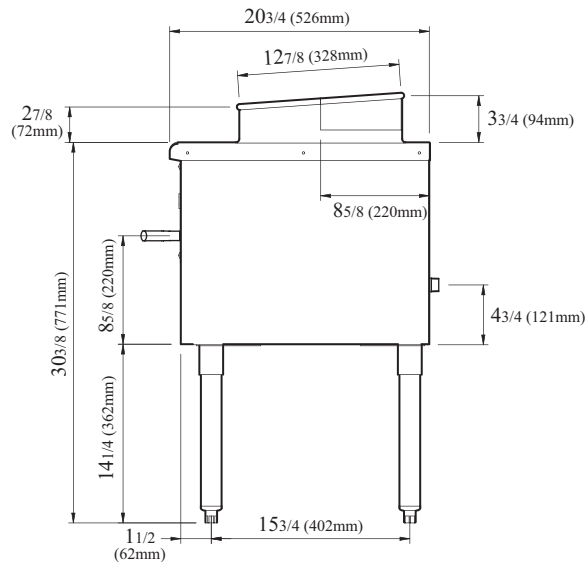

GAS DATA	TAWR-13	TAWR-13-JB
Gas Type	NAT/LP	NAT/LP
Gas Connection	3/4"	3/4"
Regulator	3/4"	3/4"
Gas Pressure	NAT : 5W.C" / LP : 10W.C"	
Clearance	NON-COMBUSTIBLE : 0" / COMBUSTIBLE : 17"	
BTU	125,000	125,000
Type of Burner	Duck	Jet
SHIPPING DATA		
Class	85	85
Length (in.)	17 ⁷ / ₈ (455mm)	17 ⁷ / ₈ (455mm)
Depth (in.)*	20 ³ / ₄ (526mm)	20 ³ / ₄ (526mm)
Height (in.)	34 ¹ / ₈ (867mm)	34 ¹ / ₈ (867mm)
Shipping Weight (lbs.)	130	130

■ **WARRANTY : 1 Year Parts and Labor Warranty**

(unit : inch) **PLAN VIEW**

BURNER JET ASSY

BURNER DUCK ASSY

FRONT VIEW

SIDE VIEW

Ver.20211102

- Turbo Air : 800-627-0032 ■ GK : 800-500-3519
- Warranty : 800-381-7770 ■ AC : 888-900-1002