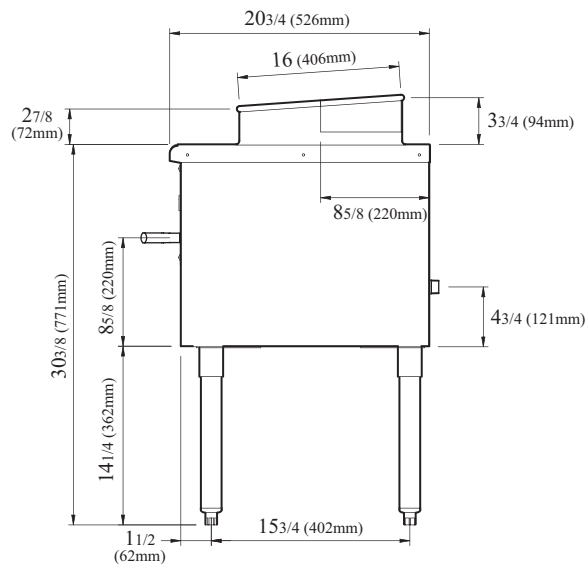

GAS DATA	TAWR-16	TAWR-16-JB
Gas Type	NAT/LP	NAT/LP
Gas Connection	3/4"	3/4"
Regulator	3/4"	3/4"
Gas Pressure	NAT : 5W.C" / LP : 10W.C"	
Clearance	NON-COMBUSTIBLE : 0" / COMBUSTIBLE : 17"	
BTU	125,000	125,000
Type of Burner	Duck	Jet
SHIPPING DATA		
Class	85	85
Length (in.)	17 ⁷ / ₈ (455mm)	17 ⁷ / ₈ (455mm)
Depth (in.)*	20 ³ / ₄ (526mm)	20 ³ / ₄ (526mm)
Height (in.)	34 ¹ / ₈ (867mm)	34 ¹ / ₈ (867mm)
Shipping Weight (lbs.)	125	125

■ **WARRANTY : 1 Year Parts and Labor Warranty**

(unit : inch) **PLAN VIEW**

BURNER JET ASSY

BURNER DUCK ASSY

FRONT VIEW

SIDE VIEW

Ver.20211102

- Turbo Air : 800-627-0032 ■ GK : 800-500-3519
- Warranty : 800-381-7770 ■ AC : 888-900-1002