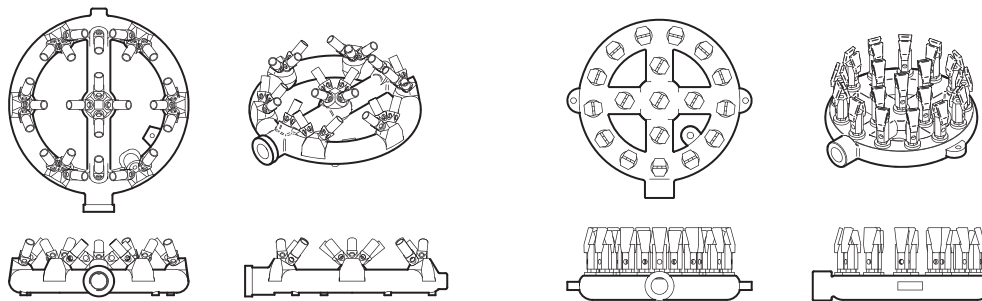

Heavy Duty Wok Ranges

Model : TAWR-16 / TAWR-16-JB

GAS DATA	TAWR-16	TAWR-16-JB
Gas Type	NAT/LP	NAT/LP
Gas Connection	3/4"	3/4"
Regulator	3/4"	3/4"
Gas Pressure	NAT : 5W.C" / LP : 10W.C"	
Clearance	NON-COMBUSTIBLE : 0" / COMBUSTIBLE : 17"	
BTU	125,000	125,000
Type of Burner	Duck	Jet
SHIPPING DATA		
Class	85	85
Length (in.)	17⁷/₈ (455mm)	17⁷/₈ (455mm)
Depth (in.)*	20³/₄ (526mm)	20³/₄ (526mm)
Height (in.)	34¹/₈ (867mm)	34¹/₈ (867mm)
Shipping Weight (lbs.)	125	125

Design and specifications subject to change without notice.

Actual shipping weight may differ due to extra packing materials for product protection.

* Depth does not include 3/4" for rear gas connection and on-off knob.

■ **WARRANTY : 1 Year Parts and Labor Warranty**

(unit : inch) **PLAN VIEW**

BURNER JET ASSY

BURNER DUCK ASSY