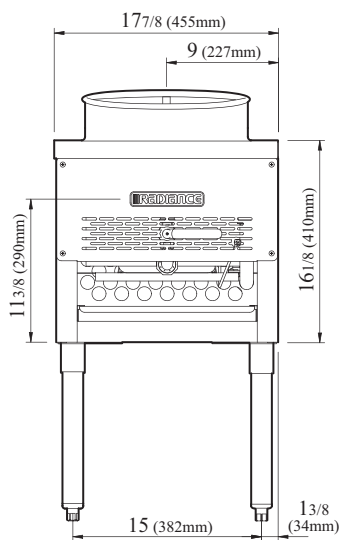

Model	Type of Burners	Total BTUs	Crated Weight (lbs.)	L x D'x H (inches)
TAWR-16	Duck	125,000	125	177/8 x 203/4 x 341/8
TAWR-16-JB	Jet	125,000	125	177/8 x 203/4 x 341/8

Heavy Duty Wok Ranges

Model : TAWR-16 / TAWR-16-JB

GAS DATA	TAWR-16	TAWR-16-JB
Gas Type	NAT/LP	NAT/LP
Gas Connection	3/4"	3/4"
Regulator	3/4"	3/4"
Gas Pressure	NAT : 5W.C" / LP : 10W.C"	
Clearance	NON-COMBUSTIBLE : 0" / COMBUSTIBLE : 17"	
BTU	125,000	125,000
Type of Burner	Duck	Jet
SHIPPING DATA		
Class	85	85
Length (in.)	17 ⁷ / ₈ (455mm)	17 ⁷ / ₈ (455mm)
Depth (in.)*	20 ³ / ₄ (526mm)	20 ³ / ₄ (526mm)
Height (in.)	34 ¹ / ₈ (867mm)	34 ¹ / ₈ (867mm)
Shipping Weight (lbs.)	125	125

Design and specifications subject to change without notice.

Actual shipping weight may differ due to extra packing materials for product protection.

* Depth does not include 3/4" for rear gas connection and on-off knob.

■ **WARRANTY : 1 Year Parts and Labor Warranty**

(unit : inch) **PLAN VIEW**

BURNER JET ASSY

BURNER DUCK ASSY

FRONT VIEW

SIDE VIEW

Ver.20211102

- Turbo Air : 800-627-0032 ■ GK : 800-500-3519
- Warranty : 800-381-7770 ■ AC : 888-900-1002