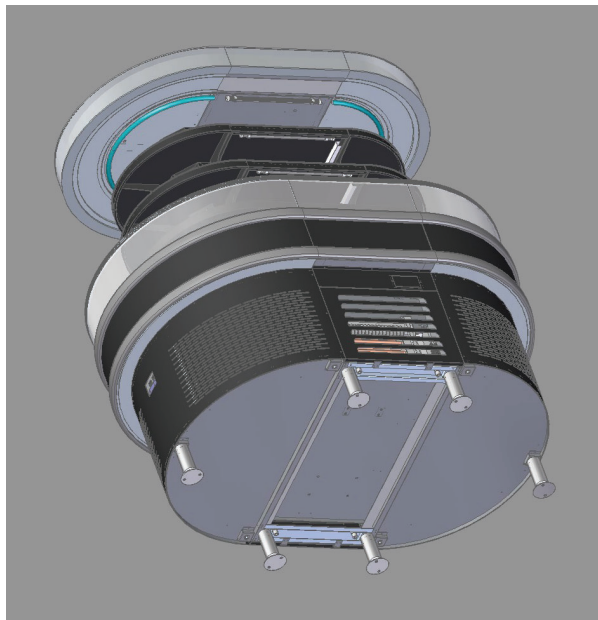

## 6" Leveling Seismic Leg

**30221M0700**

Model No.	30221M0700
Height	6"-7" (152-177 mm)
Weight	1.9 lbs (860 g)
Plate Diameter	ø3 1/2" (ø88.9 mm)
Stem Diameter	1/2", 13 TPI
Adjustable	Yes
Separable	Yes
Adjustable Range	1" (25 mm)
Material	SUS 201
Number of Mounting Hole	2
Diameter of Mounting Hole	ø1/2" (ø11.2 mm)
Weight Capacity	2,205 lbs (1,000 kg)