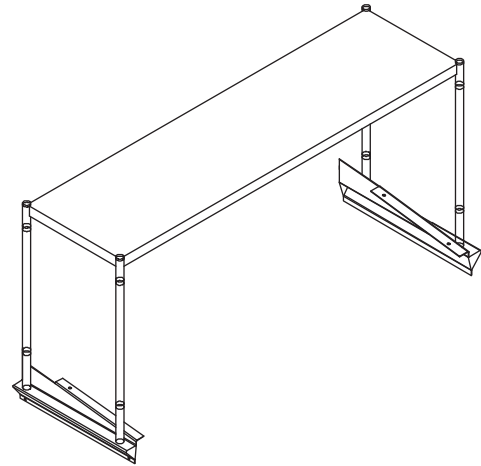

Model : TSOS-P

* The loading capacity is 33lbs(15kg) per layer.

FRONT VIEW

SIDE VIEW

TOP VIEW

(Unit : inch)

Model	Ga.	L	D	H	Weight(lbs)
TSOS-P4	18	45 ¹ / ₄	11 ³ / ₄	30 ¹ / ₂	15
TSOS-P6	18	68 ¹ / ₄	11 ³ / ₄	30 ¹ / ₂	20