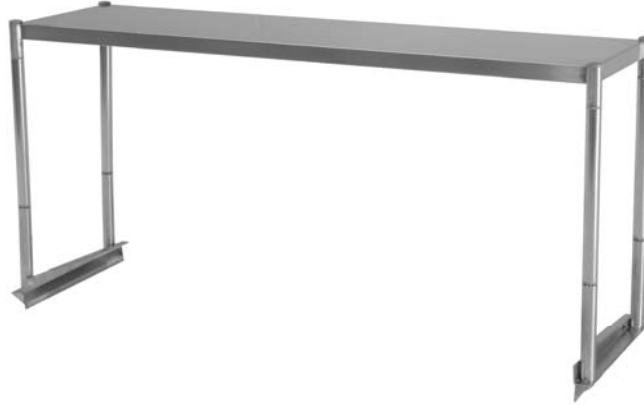

4184 E. Conant St.
 Long Beach, CA 90808
 Tel. 800-500-3519
 Fax. 310-900-1066
 www.turboairinc.com

Project :	
Model # :	
Item # :	Qty :
Available W/H :	
Approval :	

Over Shelves for Pizza Prep Table

HIGH QUALITY 304 STAINLESS STEEL

Model : TSOS-P

* The loading capacity is 33lbs(15kg) per layer.

FRONT VIEW

SIDE VIEW

TOP VIEW

(Unit : inch)

Model	Ga.	L	D	H	Weight(lbs)
TSOS-P4	18	45 ¹ / ₄	11 ³ / ₄	30 ¹ / ₂	15
TSOS-P6	18	68 ¹ / ₄	11 ³ / ₄	30 ¹ / ₂	20