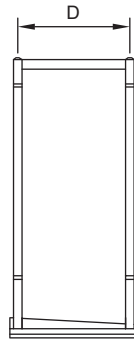

4184 E. Conant St.
 Long Beach, CA 90808
 Tel. 800-500-3519
 Fax. 310-900-1066
 www.turboairinc.com

Project :	
Model # :	
Item # :	Qty :
Available W/H :	
Approval :	

Over Shelves for Pizza Prep Table

HIGH QUALITY 304 STAINLESS STEEL

Model : TSOS-P

* The loading capacity is 33lbs(15kg) per layer.

FRONT VIEW

SIDE VIEW

TOP VIEW

(Unit : inch)

Model	Ga.	L	D	H	Weight(lbs)
TSOS-P4	18	45 ¹ / ₄	11 ³ / ₄	30 ¹ / ₂	15
TSOS-P6	18	68 ¹ / ₄	11 ³ / ₄	30 ¹ / ₂	20