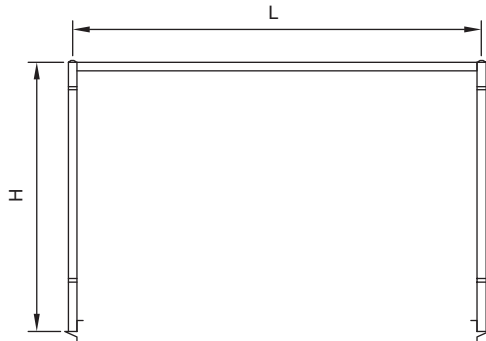

4184 E. Conant St.
 Long Beach, CA 90808
 Tel. 800-500-3519
 Fax. 310-900-1066
 www.turboairinc.com

Project :	
Model # :	
Item # :	Qty :
Available W/H :	
Approval :	

Over Shelves for Pizza Prep Table

HIGH QUALITY 304 STAINLESS STEEL

Model : TSOS-P

* The loading capacity is 33lbs(15kg) per layer.

FRONT VIEW

SIDE VIEW

TOP VIEW

(Unit : inch)

Model	Ga.	L	D	H	Weight(lbs)
TSOS-P4	18	45 ¹ / ₄	11 ³ / ₄	30 ¹ / ₂	15
TSOS-P6	18	68 ¹ / ₄	11 ³ / ₄	30 ¹ / ₂	20