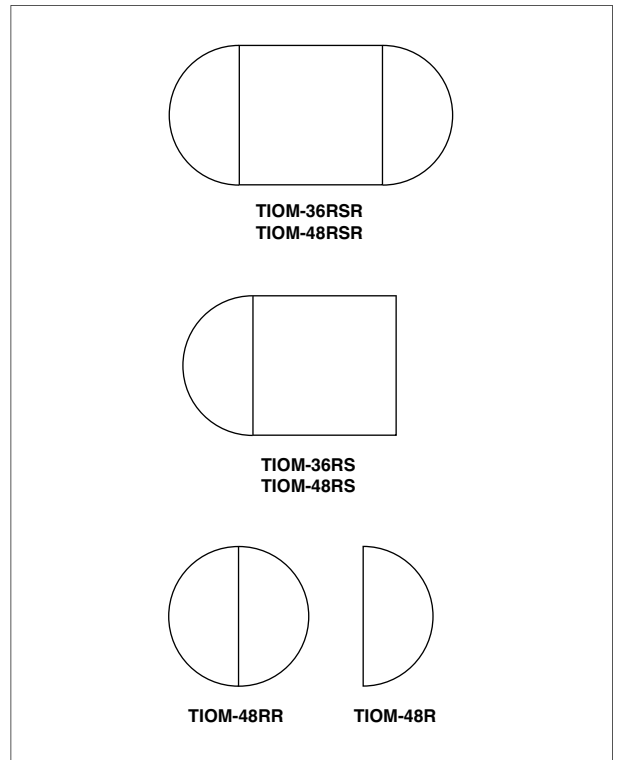

TIOM REFERENCES