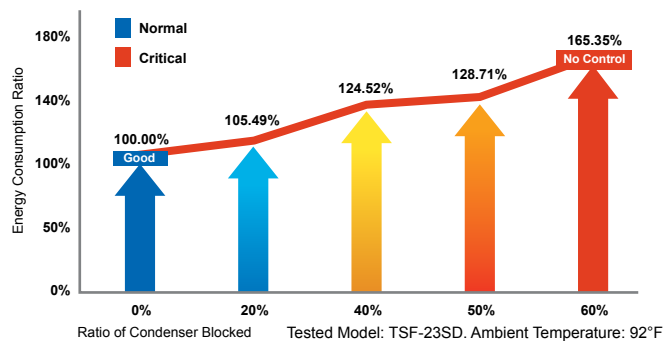

Energy Consumption Ratio (by Frontier Energy Lab)