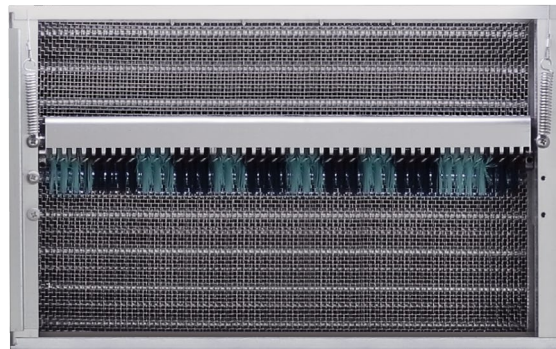

5 YEAR | **7** YEAR
PARTS & LABOR | COMPRESSOR

PRO/M3/Super Deluxe Series

Patented, Maintenance free Self-Cleaning Condenser

The 'Self-Cleaning Condenser' cleans the condenser with a rotating brush that moves up and down 2-3 times a day, preventing any dust build-up and making it possible to always maintain the highest efficiency while saving additional energy.