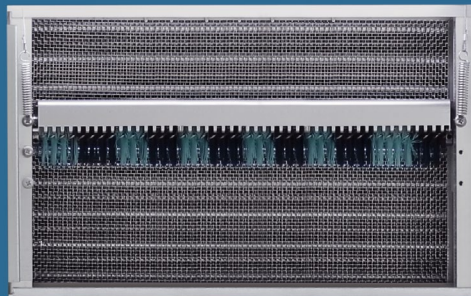

Elevate your expectations with Turbo Air

We fulfill your every need and beyond
with a wide selection of 1,200+ refrigeration units.

Exclusive to Turbo Air,
our patented rotating condenser cleaning brush
does not require basic preventative
maintenance for warranty claims

REFRIGERATOR MANUFACTURER
Turbo air

Toll Free: 800-627-0032   Warranty Service: 800-381-7770
Radiance: 800-500-3519   Refrigeration System: 888-900-1002