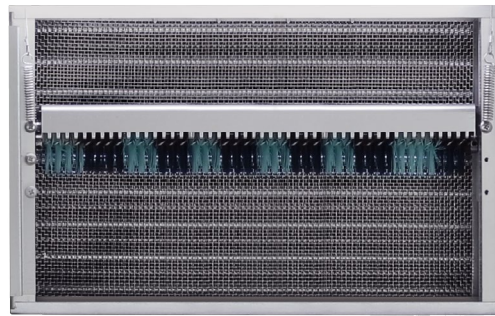

CONDENSER COIL MAINTENANCE WILL PAY OFF YOUR REFRIGERATOR

Condenser coil maintenance is crucial for energy efficiency and cost savings. Dirty coils lead to increased electricity use, more service calls, and inventory loss. A recent study from Frontier Energy highlights potential savings up to 52% (71% duty cycle before cleaning, 34% after cleaning) with proper cleaning, especially in high-traffic areas. Current cleaning methods do not effectively address deeper issues within the coil housing.